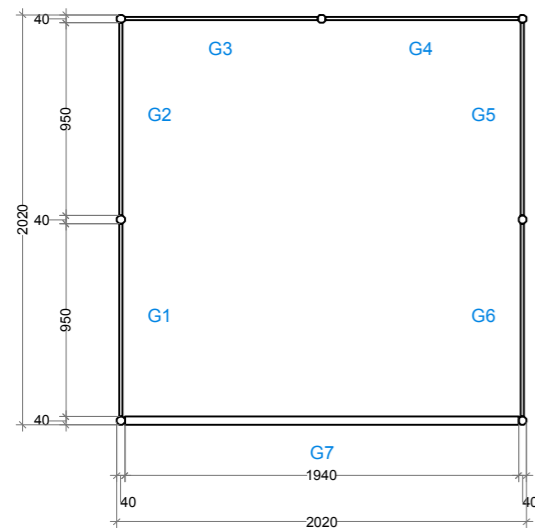

FASCIA BOARD WITH THE NAME OF THE EXHIBITOR

Panel set. Printable wall

Single printable Panel

GRAPHICS (mm)			
	GRAPHICS	WIDTH	HEIGHT
G1	Printed vinyl	968	2347
G2	Printed vinyl	968	2347
G3	Printed vinyl	968	2347
G4	Printed vinyl	968	2347
G5	Printed vinyl	968	2347
G6	Printed vinyl	968	2347
G7	Printed vinyl	1954	264