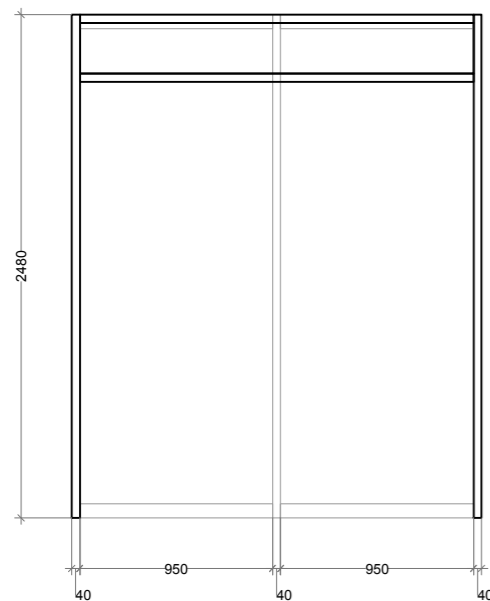

FASCIA BOARD WITH THE NAME OF THE EXHIBITOR

Panel set. Printable wall

Single printable Panel

GRAPHICS (mm)			
	GRAPHICS	WIDTH	HEIGHT
G1	Printed vinyl	968	2347
G2	Printed vinyl	968	2347
G3	Printed vinyl	968	2347
G4	Printed vinyl	968	2347
G5	Printed vinyl	968	2347
G6	Printed vinyl	968	2347
G7	Printed vinyl	1954	264