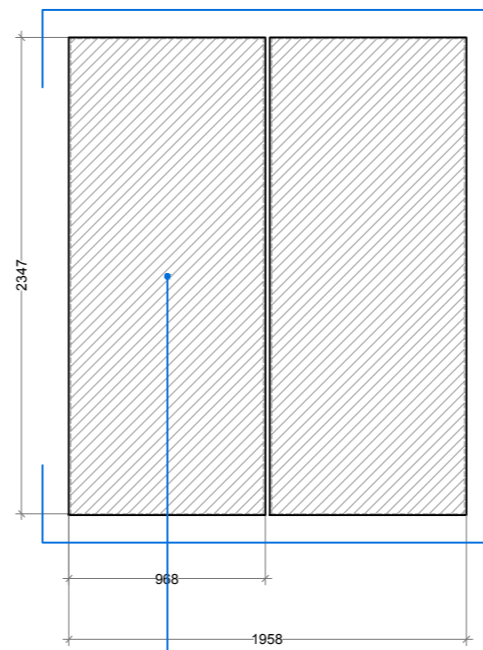

FASCIA BOARD WITH THE NAME OF THE EXHIBITOR

Panel set. Printable wall

Single printable Panel

GRAPHICS (mm)			
	GRAPHICS	WIDTH	HEIGHT
G1	Printed vinyl	968	2347
G2	Printed vinyl	968	2347
G3	Printed vinyl	968	2347
G4	Printed vinyl	968	2347
G5	Printed vinyl	968	2347
G6	Printed vinyl	968	2347
G7	Printed vinyl	1954	264